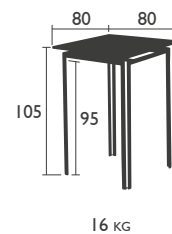

7960 - LOW TABLE 100 X 80 CM
Aluminium frame and table top
Stainless steel screws

15 KG

TABLES - dining height

8143 - TABLE 80 X 80 CM
Aluminium frame and table top
Stainless steel screws

14.5 KG

8160 - TABLE 160 X 80 CM
Aluminium frame and table top
Stainless steel screws

21 KG

8147 - TABLE WITH EXTENSION 160/240 X 90 CM
Aluminium frame and table top
Stainless steel screws

32 KG

COSTA (continued)

HIGH table

7950 - HIGH TABLE 80 X 80 CM
Aluminium frame and table top
Stainless steel screws