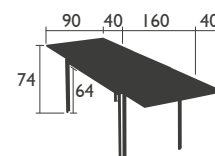

7960 - LOW TABLE 100 X 80 CM
Aluminium frame and table top
Stainless steel screws

15 KG

TABLES - dining height

8143 - TABLE 80 X 80 CM
Aluminium frame and table top
Stainless steel screws

14.5 KG

8160 - TABLE 160 X 80 CM
Aluminium frame and table top
Stainless steel screws

21 KG

8147 - TABLE WITH EXTENSION 160/240 X 90 CM
Aluminium frame and table top
Stainless steel screws

32 KG

COSTA (continued)

HIGH table

7950 - HIGH TABLE 80 X 80 CM
Aluminium frame and table top
Stainless steel screws