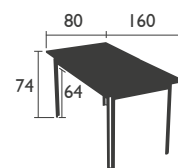

7960 - LOW TABLE 100 X 80 CM
Aluminium frame and table top
Stainless steel screws

15 KG

TABLES - dining height

8143 - TABLE 80 X 80 CM
Aluminium frame and table top
Stainless steel screws

14.5 KG

8160 - TABLE 160 X 80 CM
Aluminium frame and table top
Stainless steel screws

21 KG

8147 - TABLE WITH EXTENSION 160/240 X 90 CM
Aluminium frame and table top
Stainless steel screws

32 KG

COSTA (continued)

HIGH table

7950 - HIGH TABLE 80 X 80 CM
Aluminium frame and table top
Stainless steel screws