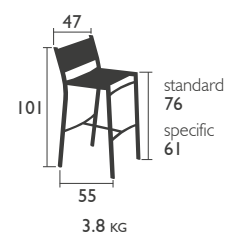

Aluminium frame
Batyline® OTF outdoor fabric seat and backrest: tearproof, stain-resistant, mould-resistant, deformation-resistant
Available colours p. 1a