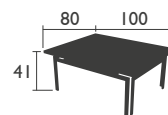

HIGH seat

7903 - HIGH STOOL

Aluminium frame
 Batyline® OTF outdoor fabric seat and backrest: tearproof, stain-resistant, mould-resistant, deformation-resistant
 Available colours p. 1a

COSTA (continued)

LOW table

7960 - LOW TABLE 100 X 80 CM
Aluminium frame and table top
Stainless steel screws

15 KG

TABLES - dining height

8143 - TABLE 80 X 80 CM
Aluminium frame and table top
Stainless steel screws

14.5 KG

8160 - TABLE 160 X 80 CM
Aluminium frame and table top
Stainless steel screws

21 KG

8147 - TABLE WITH EXTENSION 160/240 X 90 CM
Aluminium frame and table top
Stainless steel screws

32 KG

COSTA (continued)

HIGH table

7950 - HIGH TABLE 80 X 80 CM
Aluminium frame and table top
Stainless steel screws