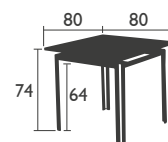

7960 - LOW TABLE 100 X 80 CM
Aluminium frame and table top
Stainless steel screws

15 KG

TABLES - dining height

8143 - TABLE 80 X 80 CM
Aluminium frame and table top
Stainless steel screws

14.5 KG

8160 - TABLE 160 X 80 CM
Aluminium frame and table top
Stainless steel screws

21 KG

8147 - TABLE WITH EXTENSION 160/240 X 90 CM
Aluminium frame and table top
Stainless steel screws

32 KG

COSTA (continued)

HIGH table

7950 - HIGH TABLE 80 X 80 CM
Aluminium frame and table top
Stainless steel screws